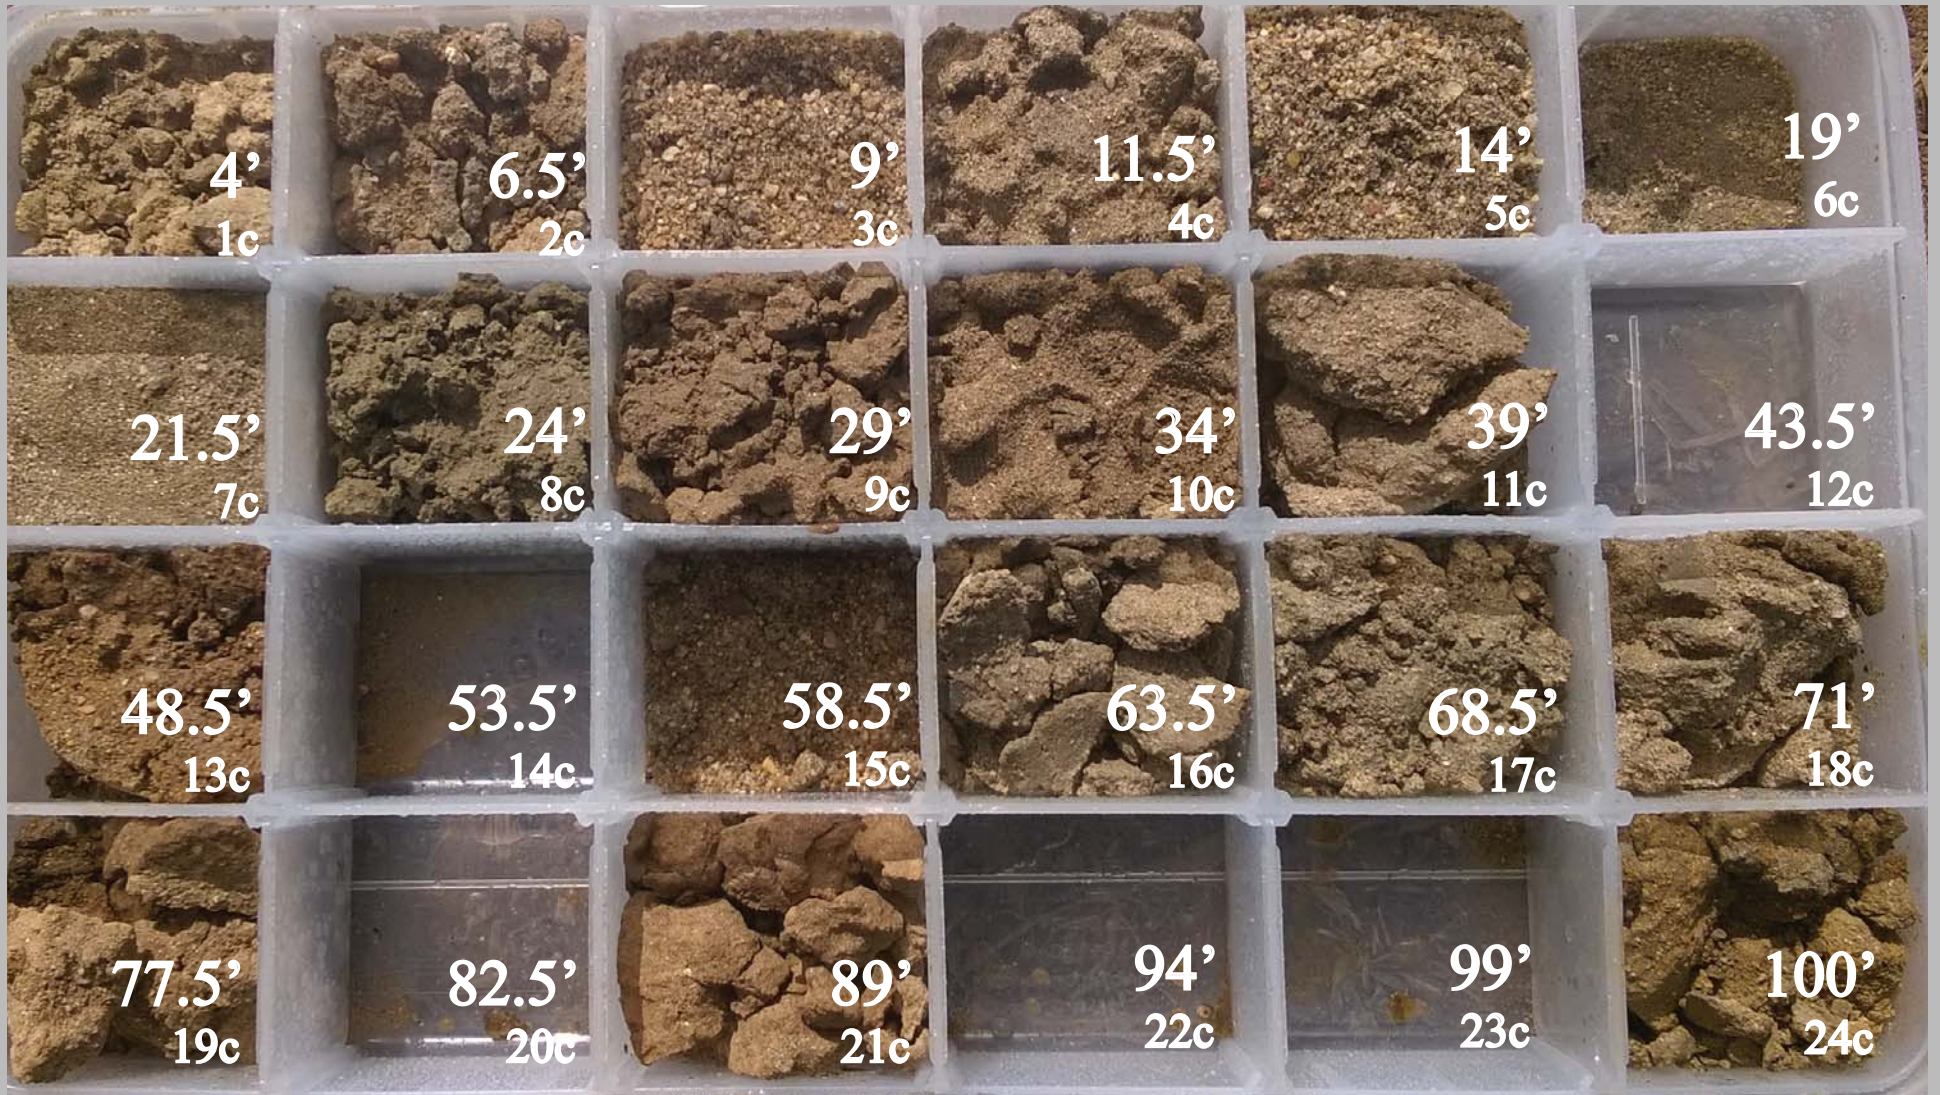

SDLD - San Diego Lagoon Drive
SHAKER & CORE DRILL CUTTINGS

Box 1 of 12

SDLD - San Diego Lagoon Drive
SHAKER & CORE DRILL CUTTINGS

Box 2 of 12

SDLD - San Diego Lagoon Drive
SHAKER & CORE DRILL CUTTINGS

Box 3 of 12

SDLD - San Diego Lagoon Drive
SHAKER & CORE DRILL CUTTINGS

Box 4 of 12

SDLD - San Diego Lagoon Drive
SHAKER & CORE DRILL CUTTINGS

Box 5 of 12

SDLD - San Diego Lagoon Drive
SHAKER & CORE DRILL CUTTINGS
Box 6 of 12