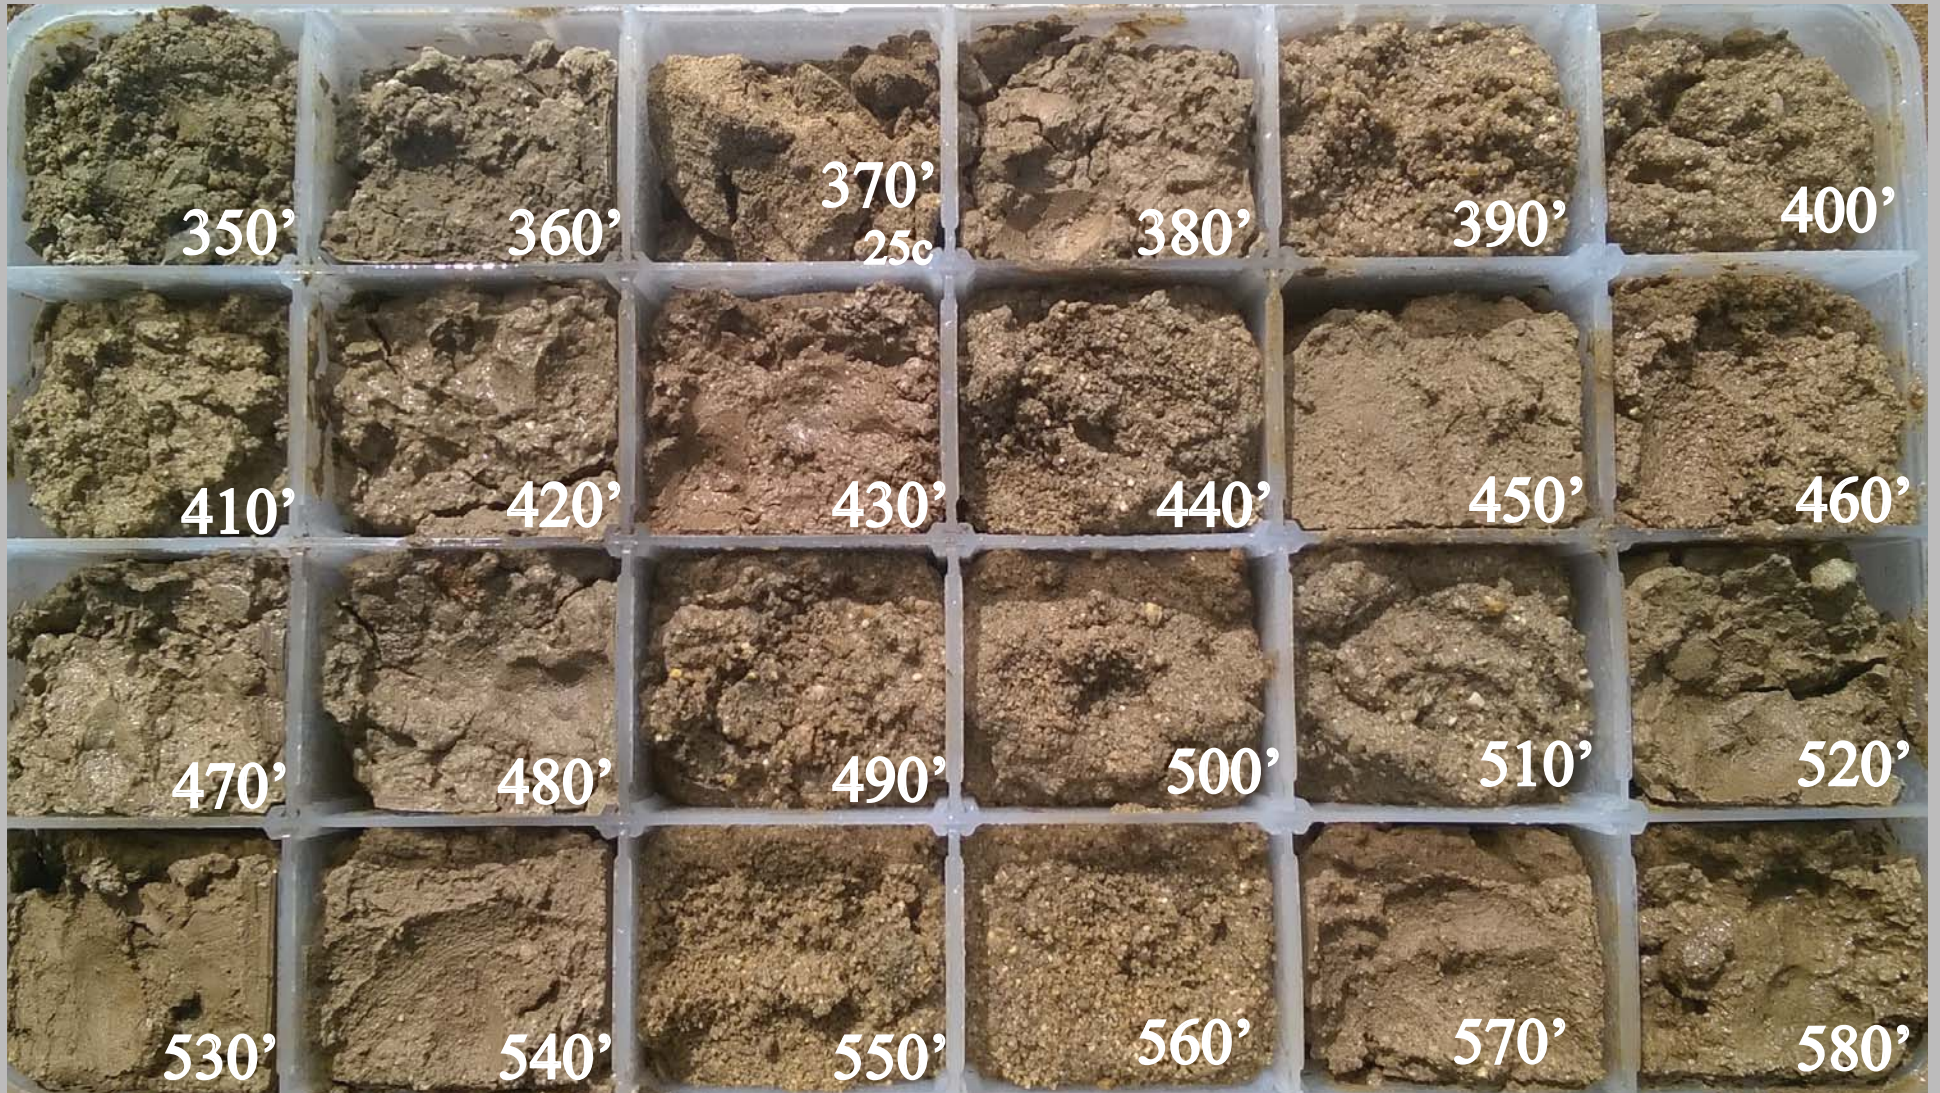

SDLD - San Diego Lagoon Drive
SHAKER & CORE DRILL CUTTINGS

Box 1 of 12

SDLD - San Diego Lagoon Drive
SHAKER & CORE DRILL CUTTINGS

Box 2 of 12

SDLD - San Diego Lagoon Drive
SHAKER & CORE DRILL CUTTINGS

Box 3 of 12

SDLD - San Diego Lagoon Drive
SHAKER & CORE DRILL CUTTINGS

Box 4 of 12

SDLD - San Diego Lagoon Drive
SHAKER & CORE DRILL CUTTINGS

Box 5 of 12

SDLD - San Diego Lagoon Drive
SHAKER & CORE DRILL CUTTINGS
Box 6 of 12