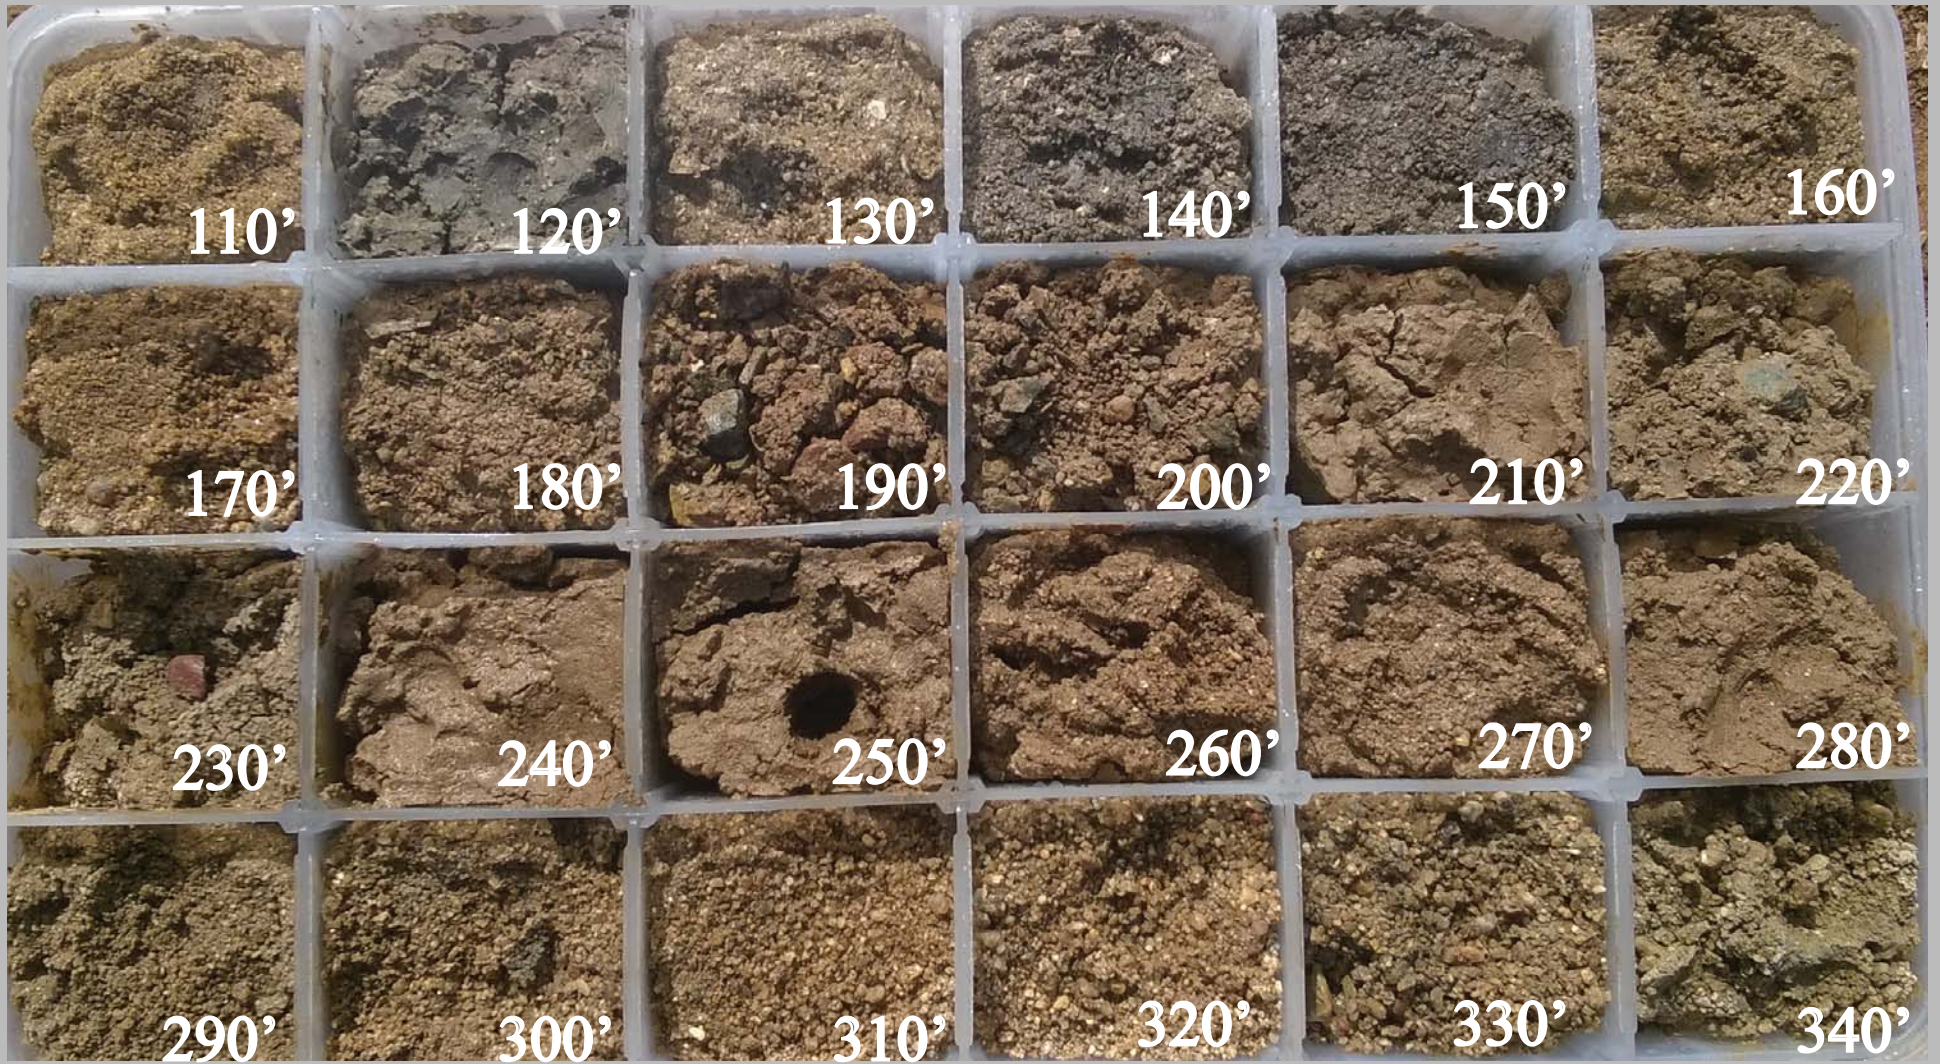

SDLD - San Diego Lagoon Drive
SHAKER & CORE DRILL CUTTINGS

Box 1 of 12

SDLD - San Diego Lagoon Drive
SHAKER & CORE DRILL CUTTINGS

Box 2 of 12

SDLD - San Diego Lagoon Drive
SHAKER & CORE DRILL CUTTINGS

Box 3 of 12